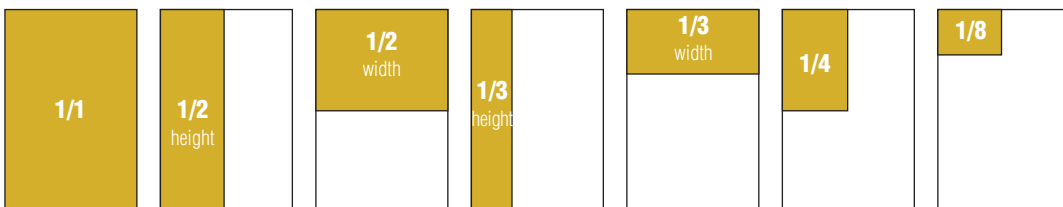

TECHNICAL INFORMATION:

binding:	V2	before edging:	234 x 289 mm
print:	offset	after edging:	210 x 285 mm
paper:	cover 135 g glazed paper inside 100 g glazed paper	mirror:	185 x 255 mm
screens:	inside – colour print - 150/60 cover – colour print - 150/60	No. of pages:	72
		inks:	4/4 full-coloured

Sizes of advertising surfaces:

1/1	additional cutting margin 210 x 285 mm (+ 3 mm overlap to all sides)	mirror 185 x 255 mm
1/2 height	additional cutting margin 103 x 285 mm (+ 3 mm overlap to all sides)	mirror 90 x 255 mm
1/2 width	additional cutting margin 210 x 140 mm (+ 3 mm overlap to all sides)	mirror 185 x 125 mm
1/3 height	additional cutting margin 72 x 285 mm (+ 3 mm overlap to all sides)	mirror 58 x 255 mm
1/3 width	additional cutting margin 210 x 93 mm (+ 3 mm overlap to all sides)	mirror 185 x 83 mm
1/4		mirror 90 x 125 mm
1/8		mirror 90 x 60 mm